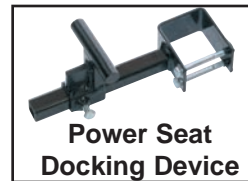

Offset Swivel Post

Allows 4.75" of offset in any
direction. Use in Vans & SUV's with
stowable seating.