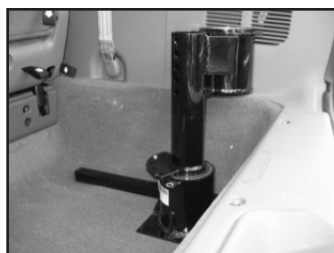

Leisure-Lift®

Safe
Dependable
Assistance

Easy Glide Magnum Lift *with Easy Glide*

- ★ **EASY GLIDE . . .**
Finger tip 2 lb. push force. The industry's easiest.
- ★ **300 lb. capacity,**
heavy-duty motor for quick lifts.
- ★ **No maintenance**
weather sealed gear drive (no chain to adjust, rust or grease to damage rugs).
- ★ Use in cars, vans, pickups and SUVs with: **3 way boom adjustment,** length, angle and height.
- ★ Boom folds for **easy transport** or can be easily removed.
- ★ **Remote hand pendant** is standard for **easy operation.**
- ★ Large diameter post for **maximum rigidity.**
- ★ **Simple, quick and easy installation.**

Maximum - 26.8"
Minimum - 22.8"

Boom Angle Adjustment

Maximum - 45 degrees
Minimum - 0 degrees

Weight

Boom - 37 lbs.
Base - 17 lbs.
Vertical Mast (Std) - 8 lbs.
Vertical Mast (5.5" taller) - 9 lbs.
C-Arm - 6 lbs.

Offset Swivel Post

Allows 4.75" of offset in any
direction. Use in Vans & SUV's with
stowable seating.