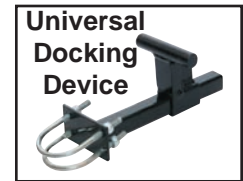

Specifications subject to change.

Limited Warranty

One-year

Leisure-Lift, Inc.
1800 Merriam Lane
Kansas City, KS 66106
800-255-0285
leisure-lift@leisure-lift.com
Proudly Made in America

Accessory's & Options